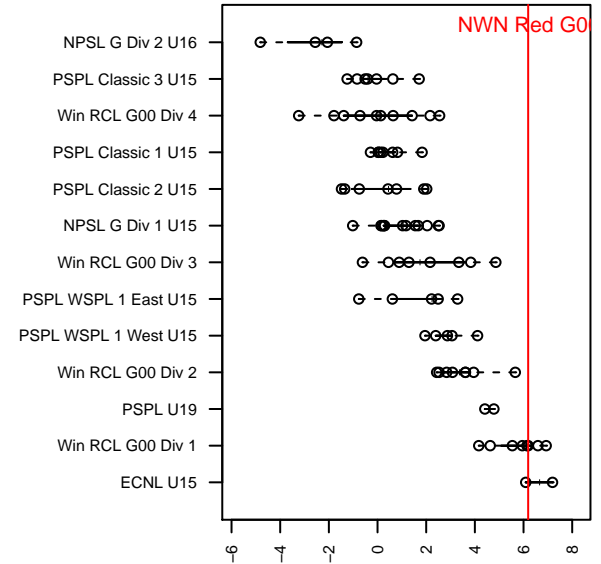

# NWN Red G00

Northwest Nationals  
 Mountlake Terrace, WA  
 G00 total strength=1742  
 attack=20.68 defense=33.09  
 fall league = Win RCL G00 Div 1

alt names used:  
 NW Nationals G00 Red  
 NWN G00 A Red  
 NORTHWEST NATIONALS G00 RED (WA)  
 NWN G00 A Red  
 NWN G00 A Red

Venues played:  
 2015 Surf Cup Gold U15  
 2015 FWRL G00  
 2015 Win RCL G00 Div 1  
 2015 WYS Championship G00

**NWN Red G00**  
 Dots are actual minus expected GF (blue circles) and GA (red triangles).  
 Blue line is smoothed change in attack strength. Red is smoothed change in defense strength.

**attack and defense variance (black dot)  
relative to other teams  
and top 10 in region**

**attack and defense rating  
relative to others at age  
and all opponents in last 13 months**

**Performance relative to 13 month average**